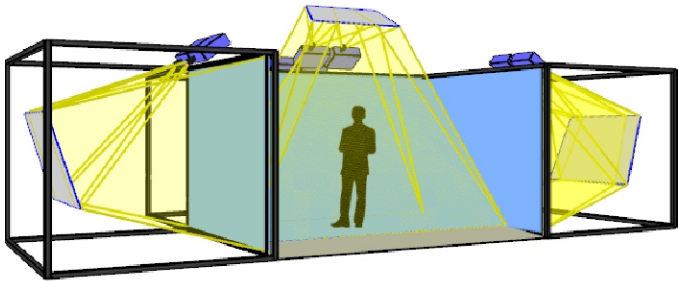

VisCube C4-HD™

Multi-Screen Immersive 3D Display

The **VisCube C4-HD™** is an affordable CAVE-like immersive virtual reality system. It features rear-projection walls and a front projected floor. The 13.3' wide front wall and floor allow more viewers in the space than the standard 10' wide configuration (VisCube C4-SX). The VisCube C4-HD can be configured as a turn-key immersive virtual reality system, complete with a tracking system and graphics workstation. See options below.

The VisCube C4-HD can be installed in existing spaces with minimal room modifications. Only a small area directly above the floor projection requires more than 9' of ceiling height.

VisCube C4-HD Datasheet

System Specifications

- Resolution: 1920x1080 front wall, floor
1440x1080 side walls
 - Screens: 3 walls + 1 floor
 - Screen size: 160" w x 90" h front wall, floor
120" w x 90" h side walls
 - Footprint: 30' w x 18.8' d x 11.5' h (approx)
- Includes:
- 8 digital HD projectors
 - Free-standing aluminum structure with front-surface mirrors
 - Raised floor surface
 - Custom projector positioners
 - Circular polarization filters and 10 pairs of glasses
 - Video and power cabling
 - Installed and calibrated on-site by Visbox, Inc.

Multi-Screen Applications

The VisCube provides a high level of immersion using multiple life-size 3D display surfaces surrounding the user. With the addition of head tracking, virtual objects appear at human scale and users can manipulate their perspective with natural head movements. This ability to look in, out, and around virtual objects enhances the ability to visualize many types of data.