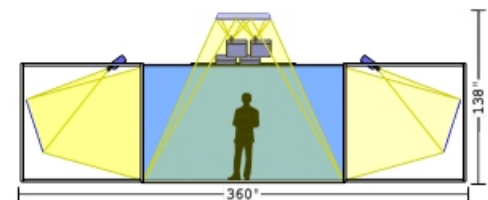

System Specifications

- Resolution: 1920x1080 front wall, floor
1440x1080 side walls
 - Screens: 3 walls + 1 floor
 - Screen size: 160" w x 90" h front wall, floor
120" w x 90" h side walls
 - Footprint: 30' w x 18.8' d x 11.5' h (approx)
- Includes:
- 8 digital HD projectors
 - Free-standing aluminum structure with front-surface mirrors
 - Raised floor surface
 - Custom projector positioners
 - Circular polarization filters and 10 pairs of glasses
 - Video and power cabling
 - Installed and calibrated on-site by Visbox, Inc.

Multi-Screen Applications

The VisCube provides a high level of immersion using multiple life-size 3D display surfaces surrounding the user. With the addition of head tracking, virtual objects appear at human scale and users can manipulate their perspective with natural head movements. This ability to look in, out, and around virtual objects enhances the ability to visualize many types of data.

Other VisCube Models

- VisCube C2-HD: 13.3' wide, 1920x1080
- VisCube C4-WU: 12' wide, 1920x1200
- VisCube C4-WQ: 12' wide, **2560x1600**
- VisCube C4-2HD: 10' wide, **1920x1920**
- VisCube C4-4K: 13.3' wide, **4096x2400**