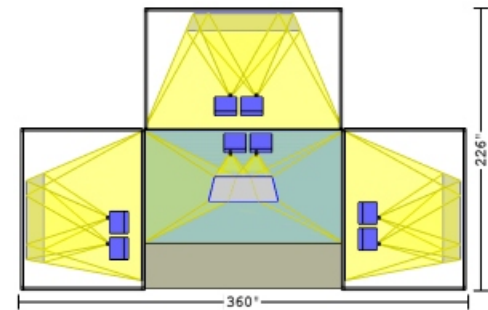

System Specifications

- Resolution: 1920x1080 front wall, floor
1440x1080 side walls
 - Screens: 3 walls + 1 floor
 - Screen size: 160" w x 90" h front wall, floor
120" w x 90" h side walls
 - Footprint: 30' w x 18.8' d x 11.5' h (approx)
- Includes:
- 8 digital HD projectors
 - Free-standing aluminum structure with front-surface mirrors
 - Raised floor surface
 - Custom projector positioners
 - Circular polarization filters and 10 pairs of glasses
 - Video and power cabling
 - Installed and calibrated on-site by Visbox, Inc.

Option: Turn-key VR system

- Tracking package (see options above)
- Image generator (see above)
- Speakers and amplifier

Key Features:

- Affordable CAVE-like system
- Fits into existing spaces with minimal room changes
- Multi-screen Immersion: 3 walls and floor
- Extra large **13.3' wide** front wall allows more viewers
- **HD (1920x1080) resolution**
- Multi-use: mono, stereo 3D, tracked stereo 3D (VR)
- Custom configurations available

Multi-Screen Applications

The VisCube provides a high level of immersion using multiple life-size 3D display surfaces surrounding the user. With the addition of head tracking, virtual objects appear at human scale and users can manipulate their perspective with natural head movements. This ability to look in, out, and around virtual objects enhances the ability to visualize many types of data.

Other VisCube Models

- VisCube C2-HD: 13.3' wide, 1920x1080
- VisCube C4-WU: 12' wide, 1920x1200
- VisCube C4-WQ: 12' wide, **2560x1600**
- VisCube C4-2HD: 10' wide, **1920x1920**
- VisCube C4-4K: 13.3' wide, **4096x2400**