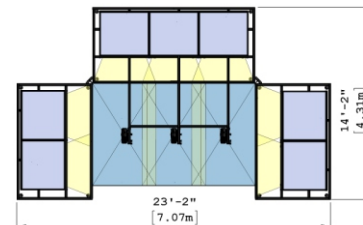

System Specifications

- Resolution: 4096x2560 front wall
2880x2560 side walls
- Screens: 3 walls + 1 floor
- Screen size: 144" w x 90" h front wall
101" w x 90" h side walls
- Footprint: 23.5' w x 14.5' d x 9' h (approx)
- Includes:
 - 10 active stereo projectors (2560x1600 each)
 - Digital edge blending
 - Free-standing aluminum structure with front-surface mirrors
 - Raised floor surface
 - Custom projector positioners
 - Active stereo and 10 pairs of glasses
 - Video, projector control, projector sync, and power cabling
 - Installed and calibrated on-site by Visbox, Inc.

Key Features:

- **High resolution CAVE** VR system
- **Small footprint:** fits into existing spaces
- Multi-screen Immersion: 3 walls and a floor
- Extra large **12' wide** front wall allows more viewers
- **4096x2560 resolution** front wall and floor
- Multi-use: mono, stereo 3D, tracked stereo 3D (VR)
- Custom configurations available

Other VisCube Models

- VisCube M4: 12' wide, 1920x1200 or 2560x1600
- VisCube C4: 12' wide, 1920x1200 or 2560x1600
- VisCube C4-4K: 14.25' wide, **4096x2160**
- VisCube C4-T2: 10' wide, 2840x2560
- VisCube C4-T3X: 13' wide, **5992x4096**