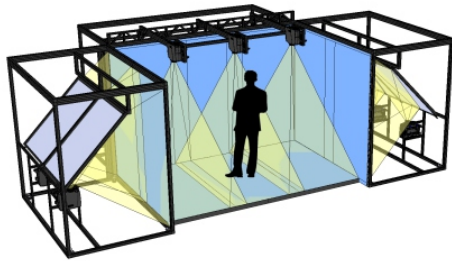

VisCube C4-T3™

CAVE Immersive 3D Display

The **VisCube C4-T3™** is a **high resolution** CAVE immersive virtual reality system. It features rear-projection walls and a front projected floor. The 12' wide front wall and floor allow more viewers in the space than a standard 10' wide CAVE configuration. The VisCube C4-T3 is configured as a turn-key immersive virtual reality system, complete with a tracking system and graphics workstation. See datasheet below.

The VisCube C4-T3 can be installed in existing spaces. **The system fits within standard office 9' ceiling heights.** This eliminates time-consuming and costly room modifications.

VisCube C4-T3 Datasheet

System Specifications

- Resolution: 4096x2560 front wall
2880x2560 side walls
- Screens: 3 walls + 1 floor
- Screen size: 144" w x 90" h front wall
101" w x 90" h side walls
- Footprint: 23.5' w x 14.5' d x 9' h (approx)
- Includes:
 - 10 active stereo projectors (2560x1600 each)
 - Digital edge blending
 - Free-standing aluminum structure with front-surface mirrors
 - Raised floor surface
 - Custom projector positioners
 - Active stereo and 10 pairs of glasses
 - Video, projector control, projector sync, and power cabling
 - Installed and calibrated on-site by Visbox, Inc.

Multi-Screen Applications

The VisCube provides a high level of immersion using multiple life-size 3D display surfaces surrounding the user. With the addition of head tracking, virtual objects appear at human scale and users can manipulate their perspective with natural head movements. This ability to look in, out, and around virtual objects enhances the ability to visualize many types of data.