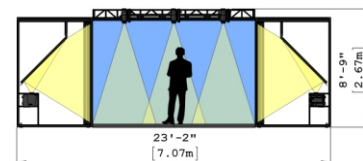

System Specifications

- Resolution: 4096x2560 front wall
2880x2560 side walls
- Screens: 3 walls + 1 floor
- Screen size: 144" w x 90" h front wall
101" w x 90" h side walls
- Footprint: 23.5' w x 14.5' d x 9' h (approx)
- Includes:
 - 10 active stereo projectors (2560x1600 each)
 - Digital edge blending
 - Free-standing aluminum structure with front-surface mirrors
 - Raised floor surface
 - Custom projector positioners
 - Active stereo and 10 pairs of glasses
 - Video, projector control, projector sync, and power cabling
 - Installed and calibrated on-site by Visbox, Inc.

Key Features:

- **High resolution CAVE** VR system
- **Small footprint:** fits into existing spaces
- Multi-screen Immersion: 3 walls and a floor
- Extra large **12' wide** front wall allows more viewers
- **4096x2560 resolution** front wall and floor
- Multi-use: mono, stereo 3D, tracked stereo 3D (VR)
- Custom configurations available

Other VisCube Models

- VisCube M4: 12' wide, 1920x1200 or 2560x1600
- VisCube C4: 12' wide, 1920x1200 or 2560x1600
- VisCube C4-4K: 14.25' wide, **4096x2160**
- VisCube C4-T2: 10' wide, 2840x2560
- VisCube C4-T3X: 13' wide, **5992x4096**