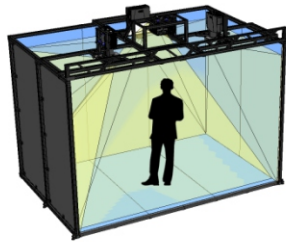

VisCube M4™

CAVE Immersive 3D Display

The **VisCube M4™** is a **low cost, high performance** front projected CAVE immersive virtual reality system. The VisCube M4 is a turn-key immersive virtual reality system, complete with a tracking system and graphics workstation.

The **VisCube M4** is **ultra compact**. It can be installed in very small spaces.

The **VisCube M4** makes use of high quality ultra-short throw optics. The result is excellent image quality. Users do not cast a shadow until they are within an arm's length from the screen. Getting any closer is not very useful, the system provides the same experience as a rear projected CAVE.

VisCube M4 Datasheet

System Specifications

- Resolution: 1920x1200 or 2560x1600 front wall, floor 1290x1200 or 1720x1600 side walls
- Screen size: 140" x 87.5" front wall, floor 94" x 87.5" side walls
- Footprint: 12.5'w x 8.3'd x 9.7'h

Key Features:

- **High performance** front projected **CAVE** VR system
- **Ultra compact footprint:** fits into very small spaces
- Free-standing: can be placed anywhere in a room
- Multi-screen Immersion: 3 walls and a floor
- Extra large **12' wide** front wall allows more viewers
- **1920x1200 or 2560x1600 resolution**
- Multi-use: mono, stereo 3D, tracked stereo 3D (VR)
- Custom configurations available