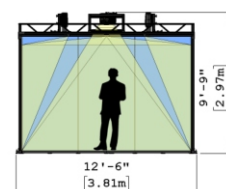

VisCube M4 Datasheet

System Specifications

- Resolution: 1920x1200 or 2560x1600 front wall, floor 1290x1200 or 1720x1600 side walls
- Screen size: 140" x 87.5" front wall, floor 94" x 87.5" side walls
- Footprint: 12.5'w x 8.3'd x 9.7'h

Key Features:

- **High performance** front projected **CAVE** VR system
- **Ultra compact footprint:** fits into very small spaces
- Free-standing: can be placed anywhere in a room
- Multi-screen Immersion: 3 walls and a floor
- Extra large **12' wide** front wall allows more viewers
- **1920x1200 or 2560x1600 resolution**
- Multi-use: mono, stereo 3D, tracked stereo 3D (VR)
- Custom configurations available

Multi-Screen Applications

The VisCube provides a high level of immersion using multiple life-size 3D display surfaces surrounding the user. With the addition of head tracking, virtual objects appear at human scale and users can manipulate their perspective with natural head movements. This ability to look in, out, and around virtual objects enhances the ability to visualize many types of data.