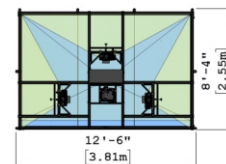

Other VisCube Models

- VisCube C4: 12' wide, 1920x1200 or 2560x1600
- VisCube C4-4K: 14.25' wide, **4096x2160**
- VisCube C4-T2: 10' wide, 2840x2560
- VisCube C4-T3: 12' wide, **4096x2560**
- VisCube C4-T3X: 13' wide, **6000x4096**

Information in this brochure is subject to change without any notice. For up-to-date information and to learn more about Visbox, Inc.'s various products and services, please visit our website at:

www.visbox.com

Contact Us:

Visbox, Inc.
304 Northgate Drive
St. Joseph, IL 61873 USA

www.visbox.com
sales@visbox.com
1-217-469-2020