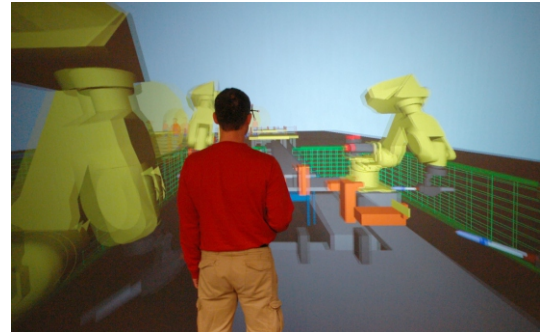

## High Resolution PowerWall Display

The **VisWall™ T3W** and **VisWall™ T3** are high resolution PowerWall display walls. The VisWall T3W and VisWall T3 feature a large rear-projection wall. These systems can be configured as a standalone display or as a turn-key immersive virtual reality system, complete with a tracking system and graphics workstation.

### Key Features:

- High resolution PowerWall display wall
- Free-standing or in-wall (e.g. conference room)
- Extra large **10' or 12' wide screen**
- **4096x2560 resolution**
- Multi-use: mono, stereo 3D, tracked stereo 3D (VR)
- Custom configurations available