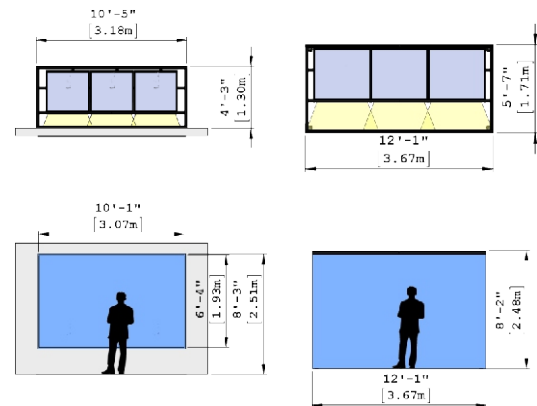

VisWall T3

Ultra Resolution

The VisWall T3W and VisWall T3 feature a large screen size and projectors that are stereo 3D capable. The result is a display that can run high resolution applications and immersive 3D applications.

VisWall T3W (in-wall)