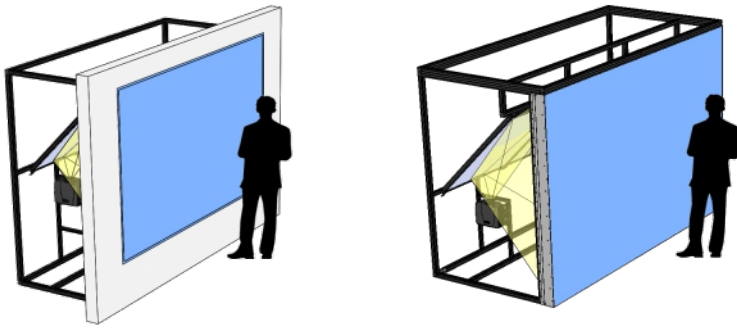

## High Resolution PowerWall Display

The **VisWall™ T3W** and **VisWall™ T3** are high resolution PowerWall display walls. The VisWall T3W and VisWall T3 feature a large rear-projection wall. These systems can be configured as a standalone display or as a turn-key immersive virtual reality system, complete with a tracking system and graphics workstation.

### Key Features:

- High resolution PowerWall display wall
- Free-standing or in-wall (e.g. conference room)
- Extra large **10' or 12' wide screen**
- **4096x2560 resolution**
- Multi-use: mono, stereo 3D, tracked stereo 3D (VR)
- Custom configurations available

#### Includes:

- 3 active stereo projectors (2560x1600 each)
- Digital edge blending
- Free-standing structure with front-surface mirrors
- In-wall option (T3W)
- Custom projector positioners
- Active Stereo and 10 pairs of shutter glasses
- Video, projector control, projector sync, and power cabling
- Installed and calibrated on-site by Visbox, Inc.